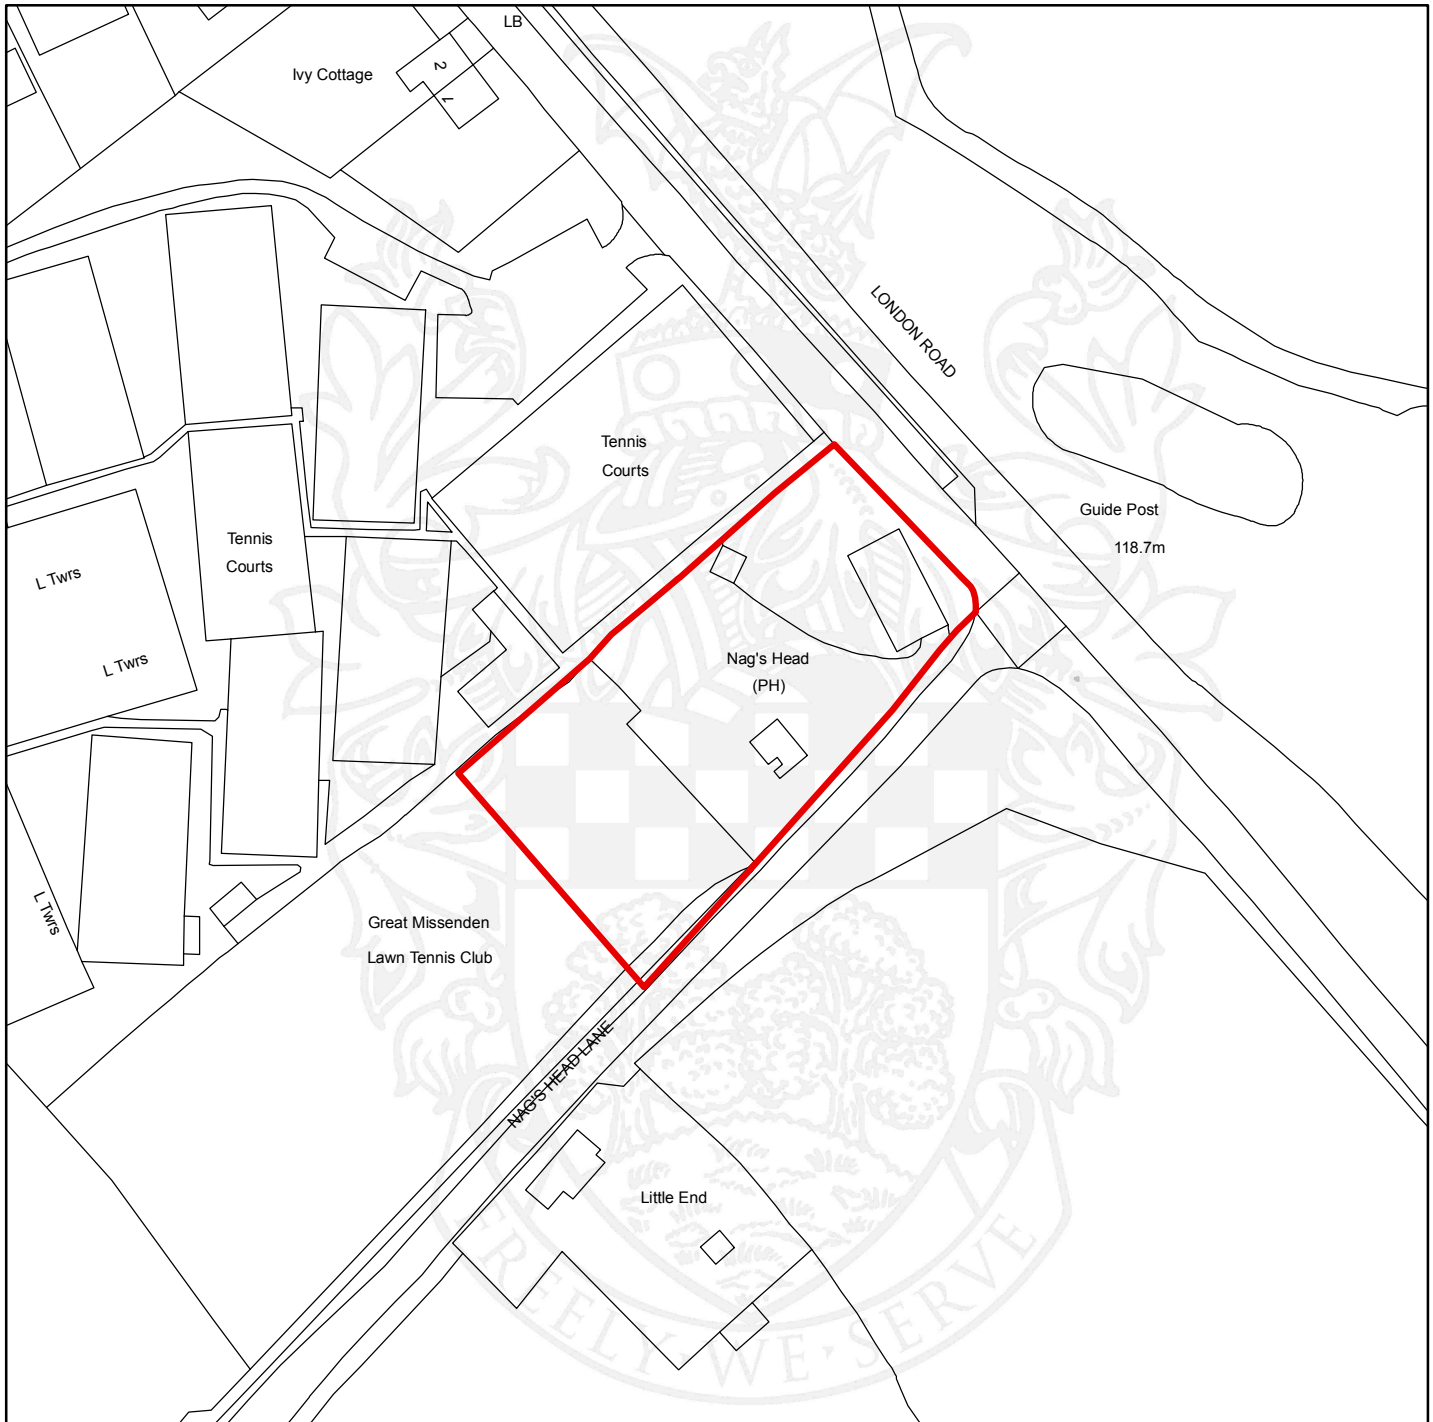

Dorleigh, 18 Deancroft Road, Chalfont St Peter, Buckinghamshire,
SL9 0HF

Scale: 1:1,250

This map is reproduced from the Ordnance Survey map with the permission of the Controller of Her Majesty's Stationery Officer © Crown Copyright. Unauthorised reproduction infringes Crown Copyright and may lead to prosecution and civil proceedings.

Scale: 1:1,250

This map is reproduced from the Ordnance Survey map with the permission of the Controller of Her Majesty's Stationery Officer ©
Crown Copyright.
Unauthorised reproduction infringes Crown Copyright and may lead to prosecution and civil proceedings.