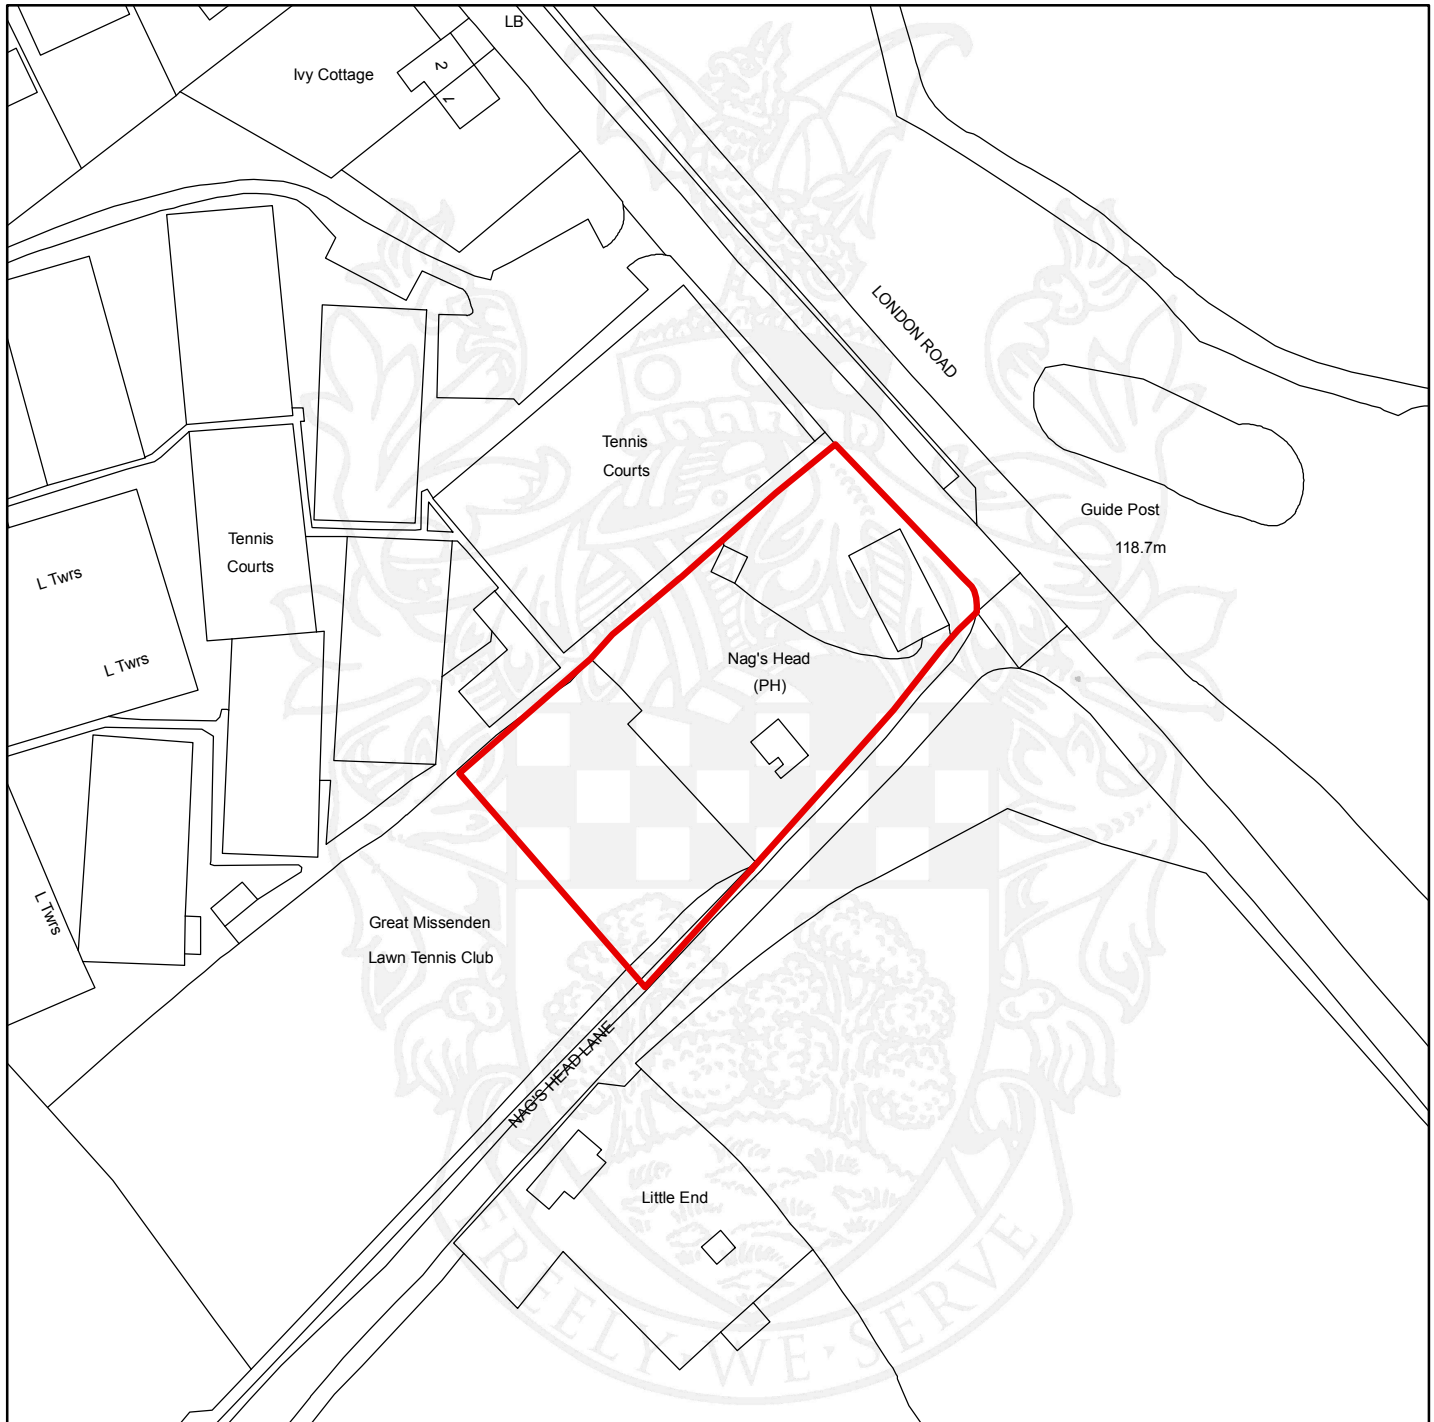

Dorleigh, 18 Deancroft Road, Chalfont St Peter, Buckinghamshire,
SL9 0HF

Scale: 1:1,250

This map is reproduced from the Ordnance Survey map with the permission of the Controller of Her Majesty's Stationery Officer © Crown Copyright. Unauthorised reproduction infringes Crown Copyright and may lead to prosecution and civil proceedings.

Scale: 1:1,250

This map is reproduced from the Ordnance Survey map with the permission of the Controller of Her Majesty's Stationery Officer ©
Crown Copyright.
Unauthorised reproduction infringes Crown Copyright and may lead to prosecution and civil proceedings.